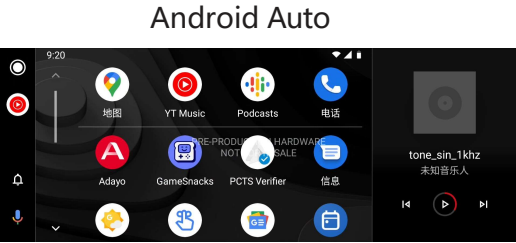

Android Auto

Next Step, get started to Android Auto.

Play with Android Auto

Select the Android Auto source to play music.

Map

Touch the (Google Maps) icon of Android Auto to let the phone show you the way.

Call Out / Receive Call

Touch the (Phone) icon on Android Auto for Calling.

Play Music

Touch the (Music) icon of Android Auto to play music.

Talk with Google

Touch the () on the bottom right of LCD for using Google voice assistant, such as issuing a call, playing music, opening the map and other voice commands..

When Phone is connected, enable Google voice by steering wheel control.

This function is only available on cars equipped with the equivalent key. Control with "Ok, Google" .

Back to unit menu

Touch the () icon of Android Auto to back on unit main menu.