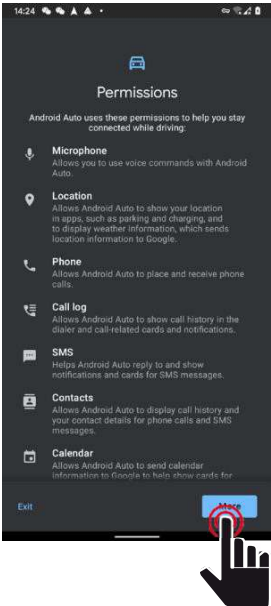

To continue with the installation, you must agree to the terms provided by Google.

IMPORTANT NOTE:

In order to continue with the APP installation, the vehicle must be parked with the handbrake inserted.

Start procedure

After connecting Android phone successfully, Android Auto starts automatically.

Next step is to allow Android Auto to work with navigation, music, calls messages and other commands easily.

Android Auto

Next Step, get started to Android Auto.

Play with Android Auto

Select the Android Auto source to play music.

Map

Touch the (Google Maps) icon of Android Auto to let the phone show you the way.