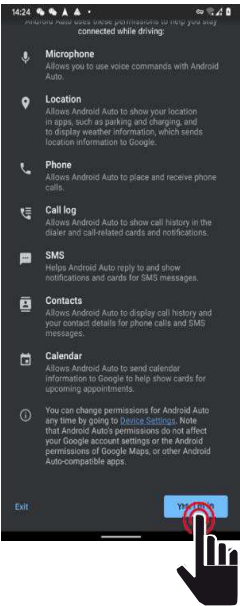

To continue with the installation, you must agree to the terms provided by Google.

IMPORTANT NOTE:

In order to continue with the APP installation, the vehicle must be parked with the handbrake inserted.

Start procedure

After connecting Android phone successfully, Android Auto starts automatically.

Next step is to allow Android Auto to work with navigation, music, calls messages and other commands easily.

Android Auto

Next Step, get started to Android Auto.

Play with Android Auto

Select the Android Auto source to play music.

Map

Touch the (Google Maps) icon of Android Auto to let the phone show you the way.